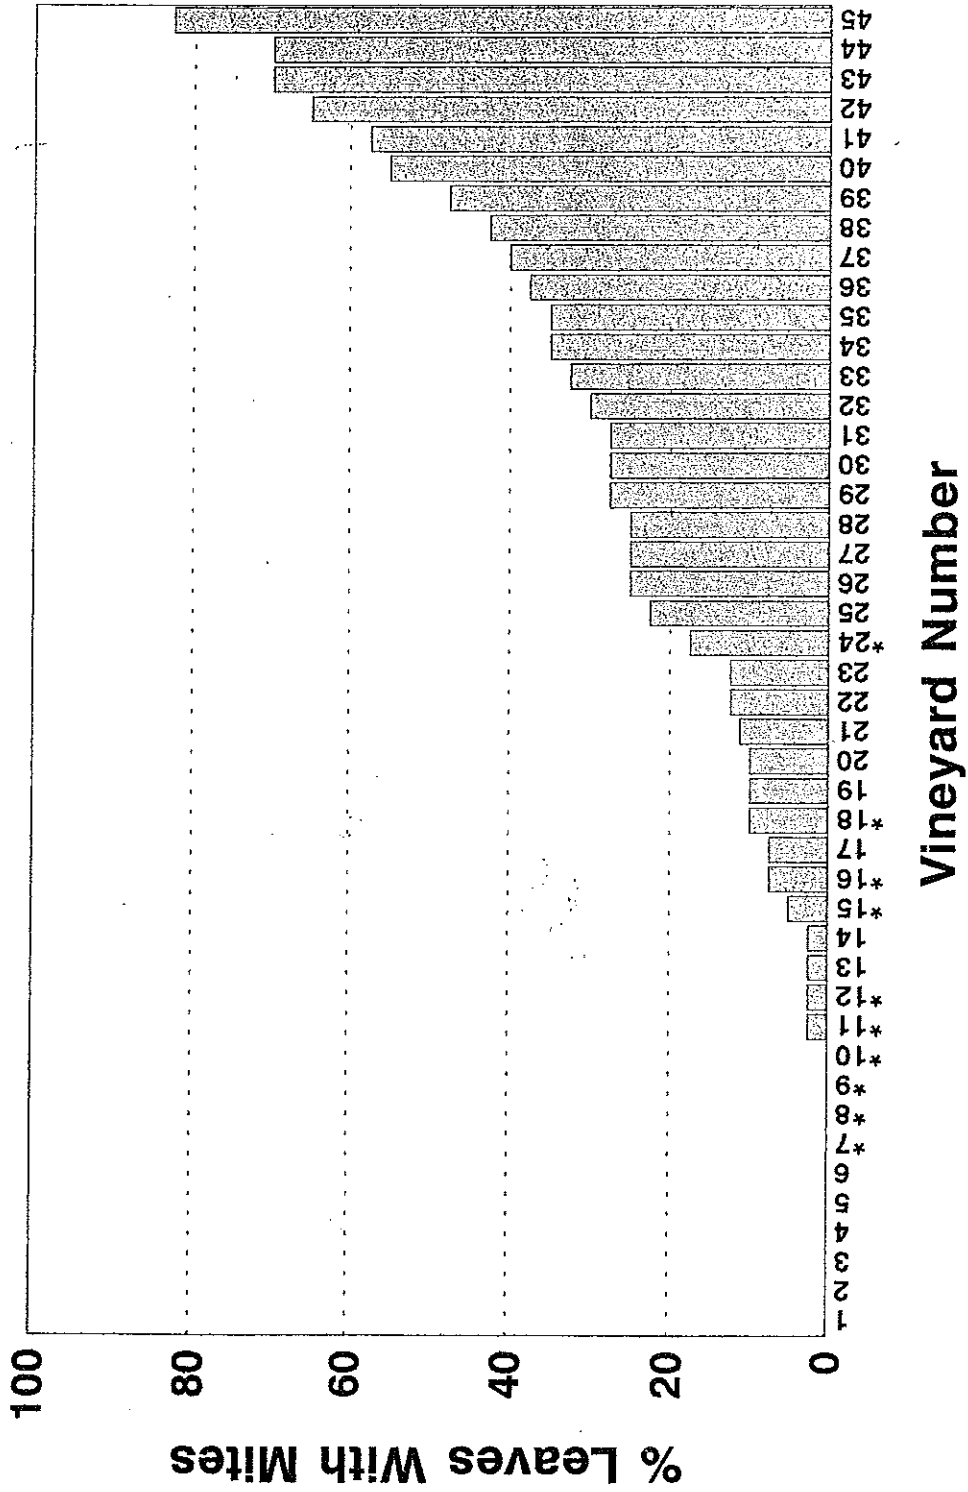

Average Willamette Mite Counts in BIFS Vineyards

July 14 to July 18, 1997

Average counts from 4 parts of the vineyard
 * indicates it has been sprayed

Average Willamette Mite Counts in BIFS Vineyards

Week of July 15 to July 20, 1996

Average counts for 4 parts of the vineyard