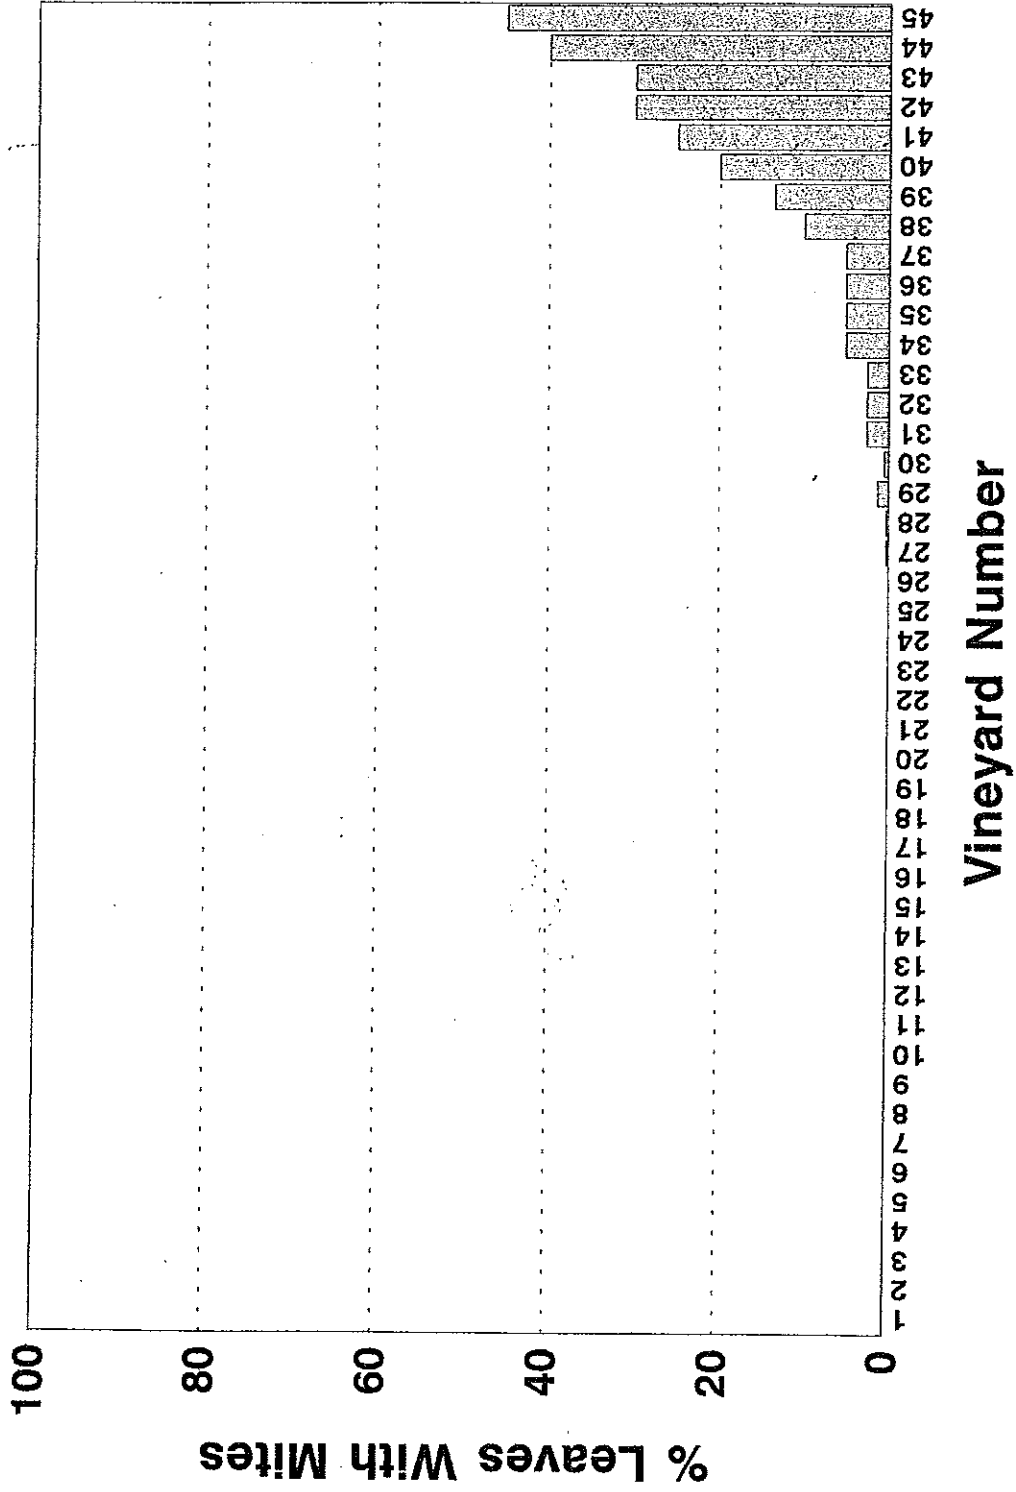

Average Willamette Mite Counts in BIFS Vineyards

July 14 to July 18, 1997

Average counts from 4 parts of the vineyard
 * indicates it has been sprayed

Average Willamette Mite Counts in BIFS Vineyards

Week of July 15 to July 20, 1996

Average counts for 4 parts of the vineyard