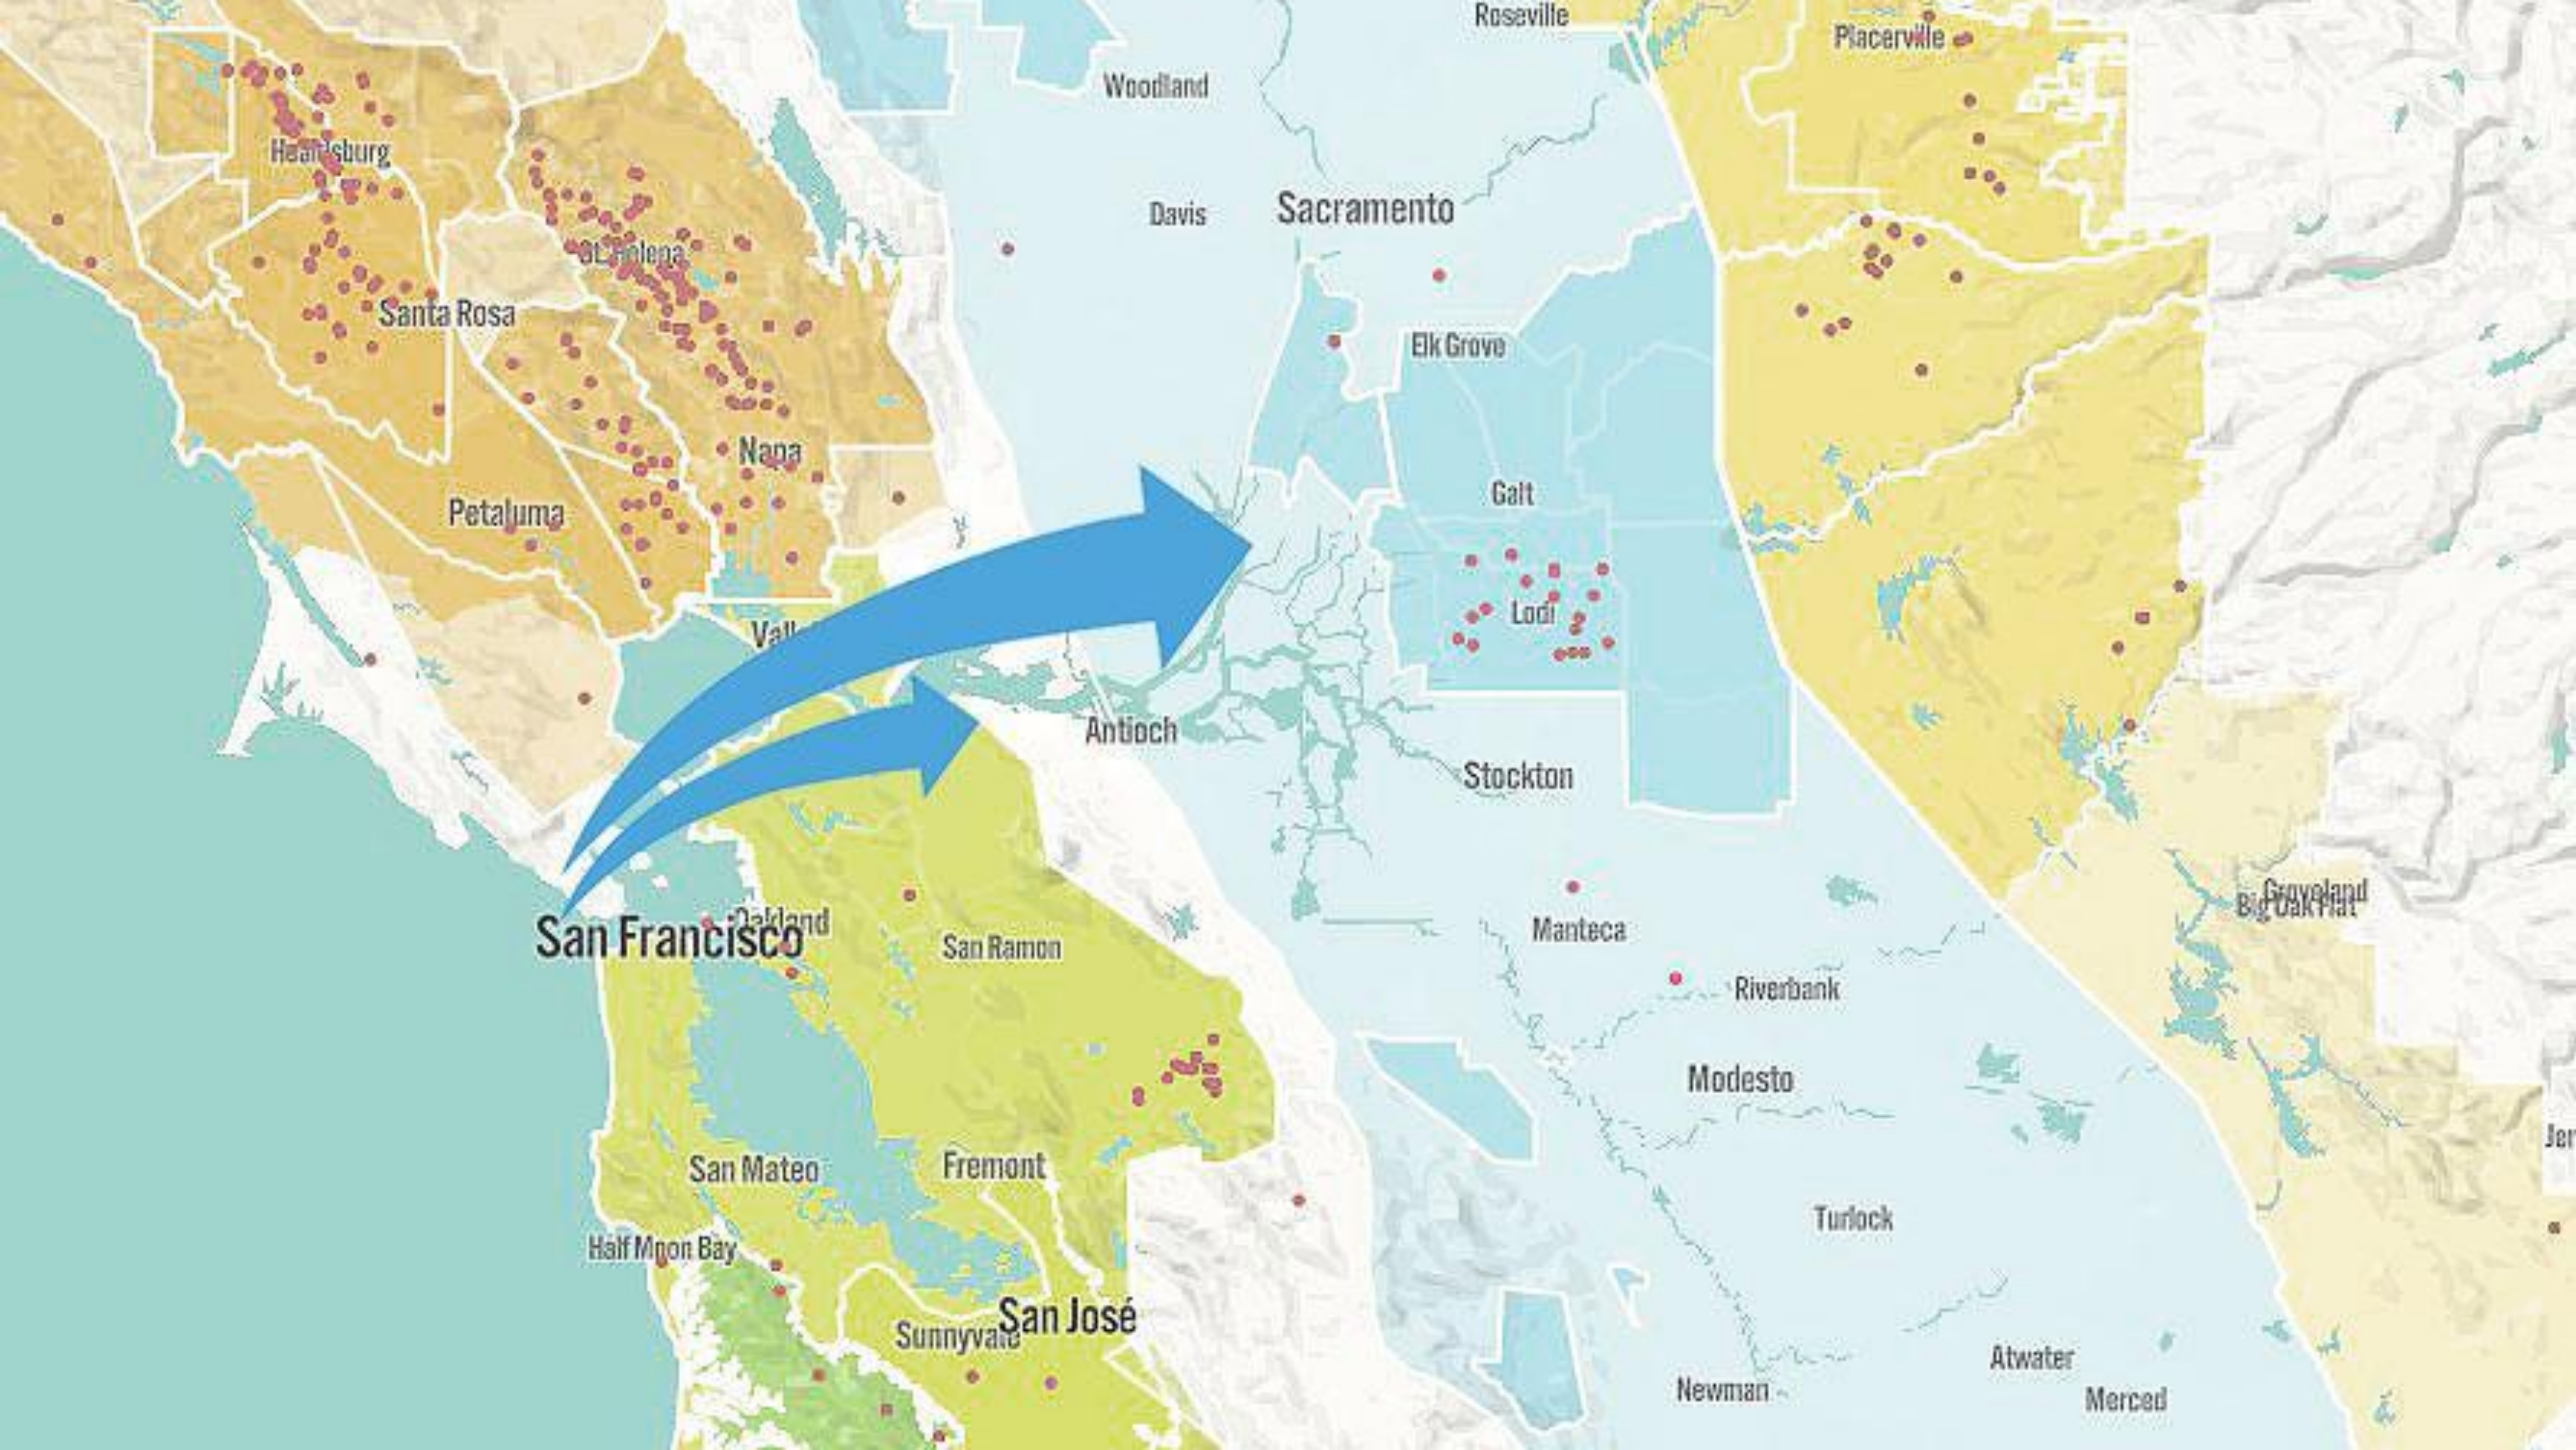

SAN BERNARDINO COUNTY

136. Cucamonga Valley
(Also in Riverside Co.)

RIVERSIDE COUNTY

137. Temecula Valley

SAN DIEGO

138. Ramona Valley
139. San Pasqual Valley

ARIZONA

***WHAT'S AN AVA?**
The geographic origins of California winegrapes are identified either by political boundaries, such as county names, or by federally-recognized growing regions, called American Viticultural Areas (AVAs). For a wine to carry an AVA on its label, at least 85% of the grapes must be grown in that AVA; for county names that number is 75%. Wine with "California" or any California AVA on the label means that 100% of the grapes are grown in the Golden State.